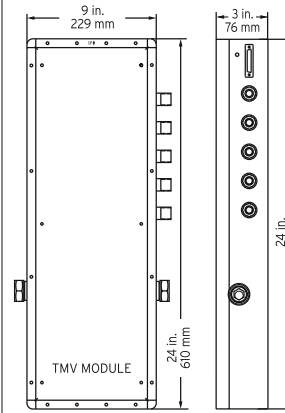

THE TMV MODULE
The TMV Module contains the plumbing components of the system, including the thermostatic valve (TMV) and an assembly made up of a manifold, to which are mounted the solenoid valves and extensions leading to the individual shower installations to be serviced. It fits inside a 3-1/2 inch (89 mm) deep wall space. The ESS uses Ondine's technologically-advanced TMV, which provides one of the highest flow rates in the industry. Multiple showerheads can be operated without compromising performance. The TMV assures that water temperature stays within 2 degrees Fahrenheit (1 degree Celsius) of any pre-set temperature. It meets or exceeds ASME A112.18 requirements. The thermostat reacts mechanically to rapid pressure variations, while water temperature stability is monitored electronically. System readiness is indicated by a blinking decimal point on the Control Module. 3/4 inch shut off valves and Y-strainers are included to ensure trouble-free installation.

Operating Temperatures	°F	°C
Maximum Hot Water Inlet	180	82
Recommended Hot Water Inlet	140	60
Output Temp. Range	68-113	20-45
Ambient Temp. Range	45-110	7-43
Working Pressure	PSI	kPa
Minimum	15	103
Maximum	125	862
Recommended	40-80	276-552