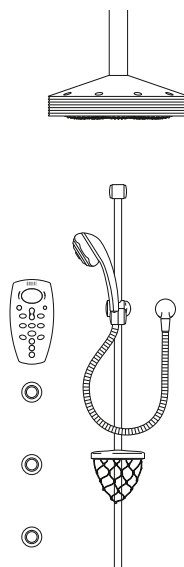

Enjoy ESS and the precious moments of true pleasure and relaxation that a well-designed shower system offers you.

Choose from a selection of showerheads and body sprays that complete a professional installation where technology

becomes a competent servant, not necessarily seen, but always there to please you. Ondine showerheads and handheld

showers come in a variety of models we call Riva, Adlon, Clio, Elite and Elite II. They all have their distinct personalities.

If a tropical downpour is on your wish list, we recommend ELS, our Electronic Light Shower. Whatever your choice, you

will find that Ondine and the products we offer open the doors to adding new and unexpected pleasure to your daily

life.

SHOWER COMPONENTS

13

The various parts of an Ondine Shower System work together on an artistic as well as a functional level. Everywhere one looks, the effect is pleasing and complementary. This is the foundation for the perfect shower experience made possible when all elements are thoroughly considered.