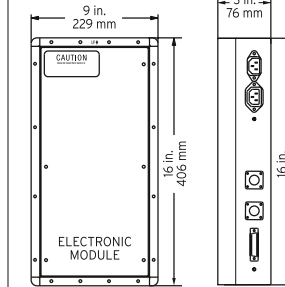

THE ELECTRONIC MODULE
Installed separately from the TMV Module, the Electronic Module has a built-in transformer to convert 120V AC to 12V DC to operate the system.
Back-Up Power
Provided by a rechargeable battery, back-up power is controlled electronically to prevent malfunctioning, overheating and to extend battery life. The change-to-battery operation in case of power failure is automatic, and the showers continue to operate without interruption. Electronic processes are monitored continuously, and an automatic re-start occurs in case of failure.