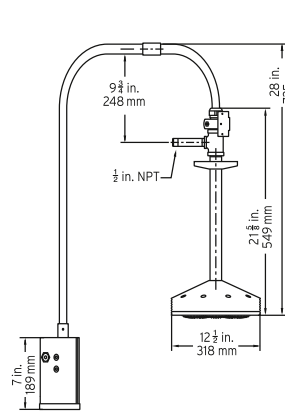

ELS (Electronic Light Shower)
The Ondine ELS combines a light source with a showerhead to provide illumination in the bathing environment. The unit can be controlled mechanically or integrated into an ESS system. The lighting unit includes a four-color wheel to provide selectable, colored light. The showerhead assembly is installed directly above the shower bathing area, using the mounting support provided. Plumbing and fiber optic cable connections to the showerhead are made and concealed within the ceiling or floor joist area. The Rainmaker spray provides drenching full-cone coverage from 270 no-clog spray channels with a spray pattern area of over 10 in. (254 mm) diameter. The ELS features the Flex-Clean spray system, which incorporates self-cleaning elastomer jets to inhibit the build-up of calcium and other hard-water deposits. Flow to the showerhead may be turned on by a manual valve control or by using the Control Module of the Ondine Electronic Shower System.