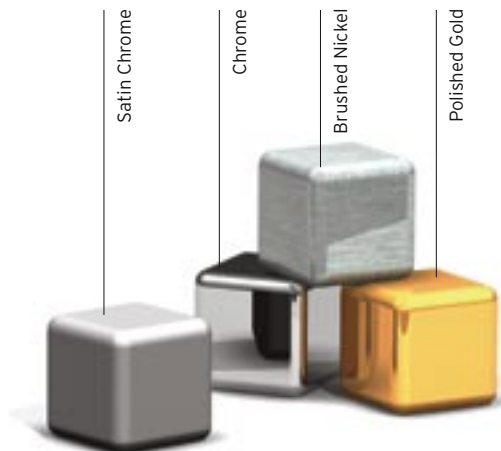

Showerhead with Designer Arm
Model No. 25861

The Riva Showerhead offers drenching full-cone coverage from 76 no-clog spray channels. The Flex-Clean system maintains crisp, even sprays. Solid brass ball joint.

Riva showerhead features in a handheld form. Use a handshower to direct soothing sprays to where you desire. Weight-balanced and shaped to fit beautifully in the hand.

Body Spray
Model No. 26295

Envelop your body with soothing sprays from all angles. Features adjustable sprays from coarse to invigorating fine-needle.

Handy to use when you want to control individual outlets. Can also be used to shut off an entire system. Trim sculpted from solid brass.

Handshower mount connects directly to a one-half in. male supply line.

Provides instant shower height adjustment. Add shower organization items as desired. Use with Supply Elbow - model no. 27435.

Precision-crafted. Trim includes temperature limit to protect against accidental scalding. Reference the Ondine Valves brochure for more information.

Supply Elbow
Model No. 27435

Provides a water supply connection for the wall and slide bar mount assemblies. Connects directly to a one-half in. male supply line.