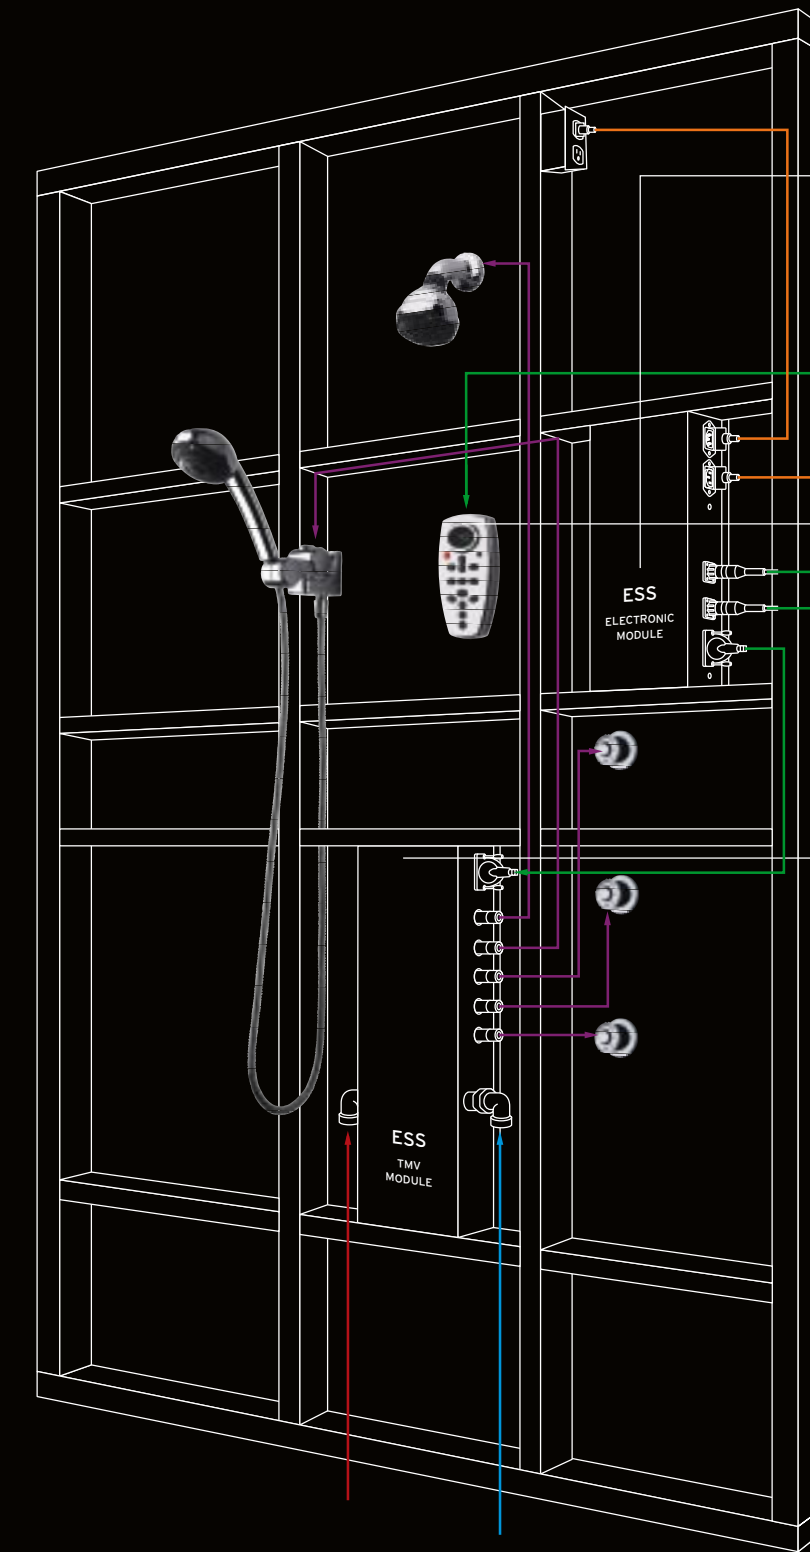

- ONE-TOUCH PRE-SETS—like having a butler at your fingertips
- ONE-TOUCH SHOWER CONTROLS—a highly personal and precise degree of control over your bathing experience
- ONE-TOUCH “OFF” FOR ALL OUTLETS—press this one when you’re done
- TIME AND TEMPERATURE LIMITS—because time and water are valuable resources
- BODY SPRAY PULSATION—adjust to need or the mood of the moment
- ADDITIONAL DEVICE CONTROL—allows control of another device such as Ondine’s Electronic Light Shower
- OPTIONAL SECOND CONTROL MODULE—start your shower from outside the wet space
- THERMAL SHOCK PROTECTION—for maximum safety; prevents sudden temperature fluctuations

*Build your own customized shower experience by ordering Ondine showerheads, handshowers and body sprays when sold separately.

ESS SHOWER USER EXPERIENCE

5

ELECTRONIC MODULE
The Electronic Module is installed outside the wet room. It fits inside a 3 1/2 inch deep wall space and is usually placed near the TMV module. A transformer built into the Electronic Module converts 120V AC into the 12V DC needed to operate the entire system.

CONTROL MODULE
The Control Module is front-mounted and comes with easy plug-and-play installation. A second Control Module may be installed up to 65 feet from the electronic module.

TMV MODULE
The TMV Module contains the system's plumbing components. These include the thermostatic valve and an assembly made up of a manifold (to which are mounted the solenoid valves) and threaded connections to the individual shower outlets. Ondine's Thermostatic Mixing Valve is technologically advanced to provide one of the highest flow rates in the industry. This means that multiple showerheads can be operated without compromising performance. Recommended that box is located no more than 25 feet from shower outlets.