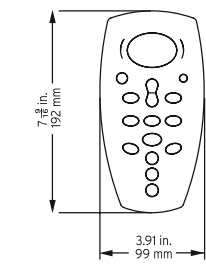

UNIVERSAL CONTROL MODULE
Only the Control Module is visible to the user. An optional second Control Module may also be located up to 65 feet from the electronic module. An additional device may be connected and operated from its own individual button on the Control Module; this device may be lights, a radio or any other device. This module may also be used to control Ondine's Electronic Light Shower (ELS).