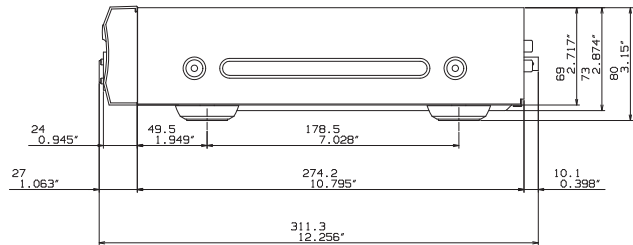

AUDIO OUTPUTS

- Optical: –22.5 dBm, optical connector x 1
 Coaxial: 0.5 V (p–p), 75 ohm, RCA x 1
 Analog: 2.0 V RMS, 470 ohm, RCA x 2

GENERAL

- Power supply: AC 120 V, 60 Hz
 Power consumption: 15 W
 Dimensions (W x H x D): 17-1/8" x 3-3/16" x 12-5/16"
 435 x 81 x 313 mm
 Weight: 7.3 lbs. (3.3 kg)

ARCHITECTURAL DRAWINGS

* Some formats not supported.