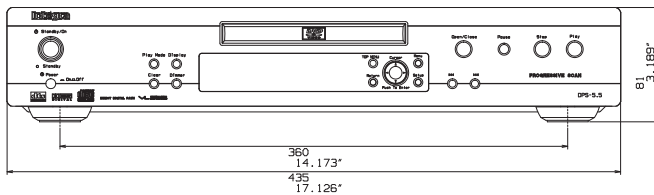

ARCHITECTURAL DRAWINGS

* Some formats not supported.