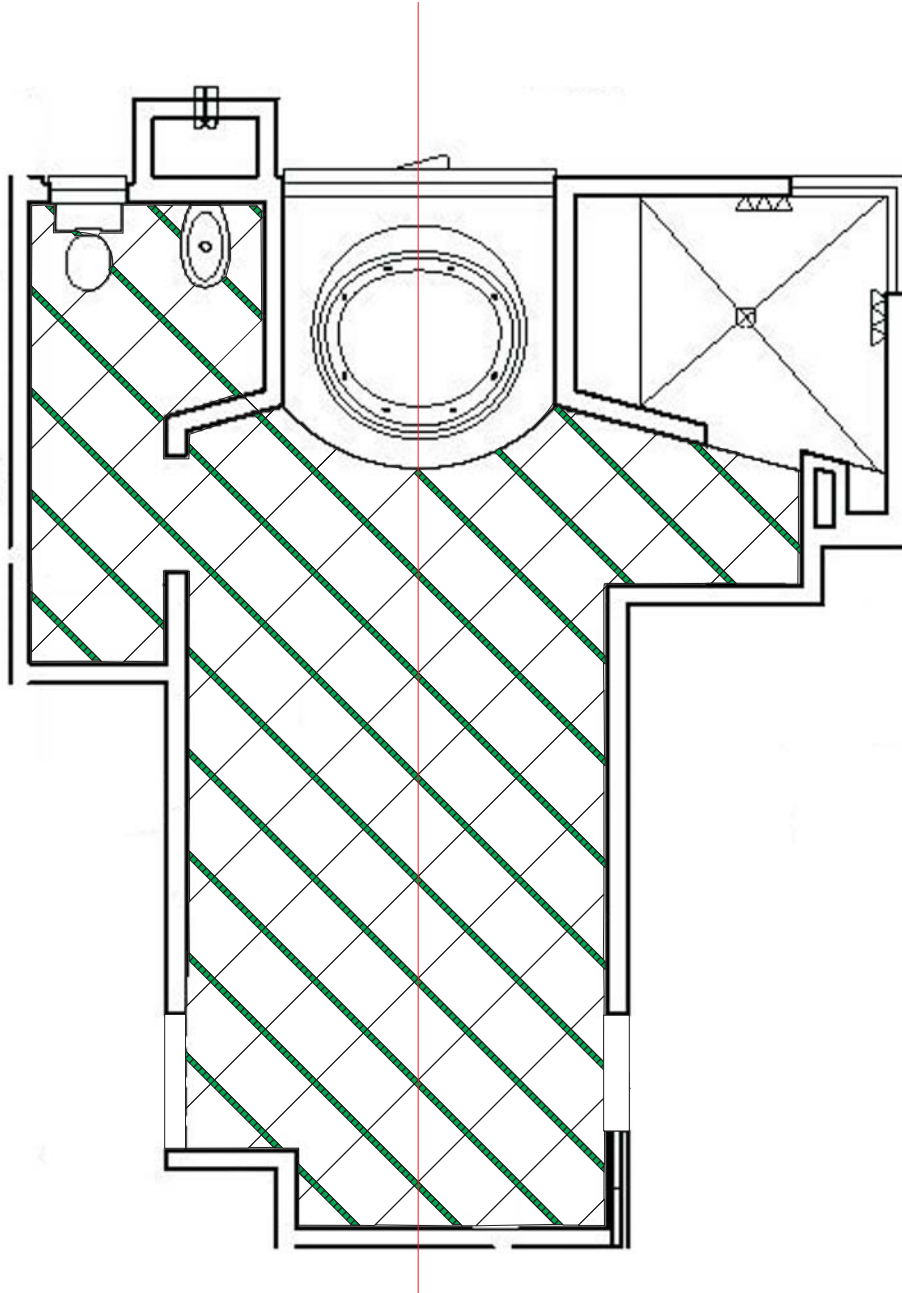

Master Bath

Torreón Stone 24x24 at 45 degrees
Rain Forest 2"x2" sq on one diagonal
Torreón Stone rectangular threshold at bed room
and at closet

CONCEPT ONLY LAYOUT RESPONSIBILITY
OF TILE CONTRACTOR