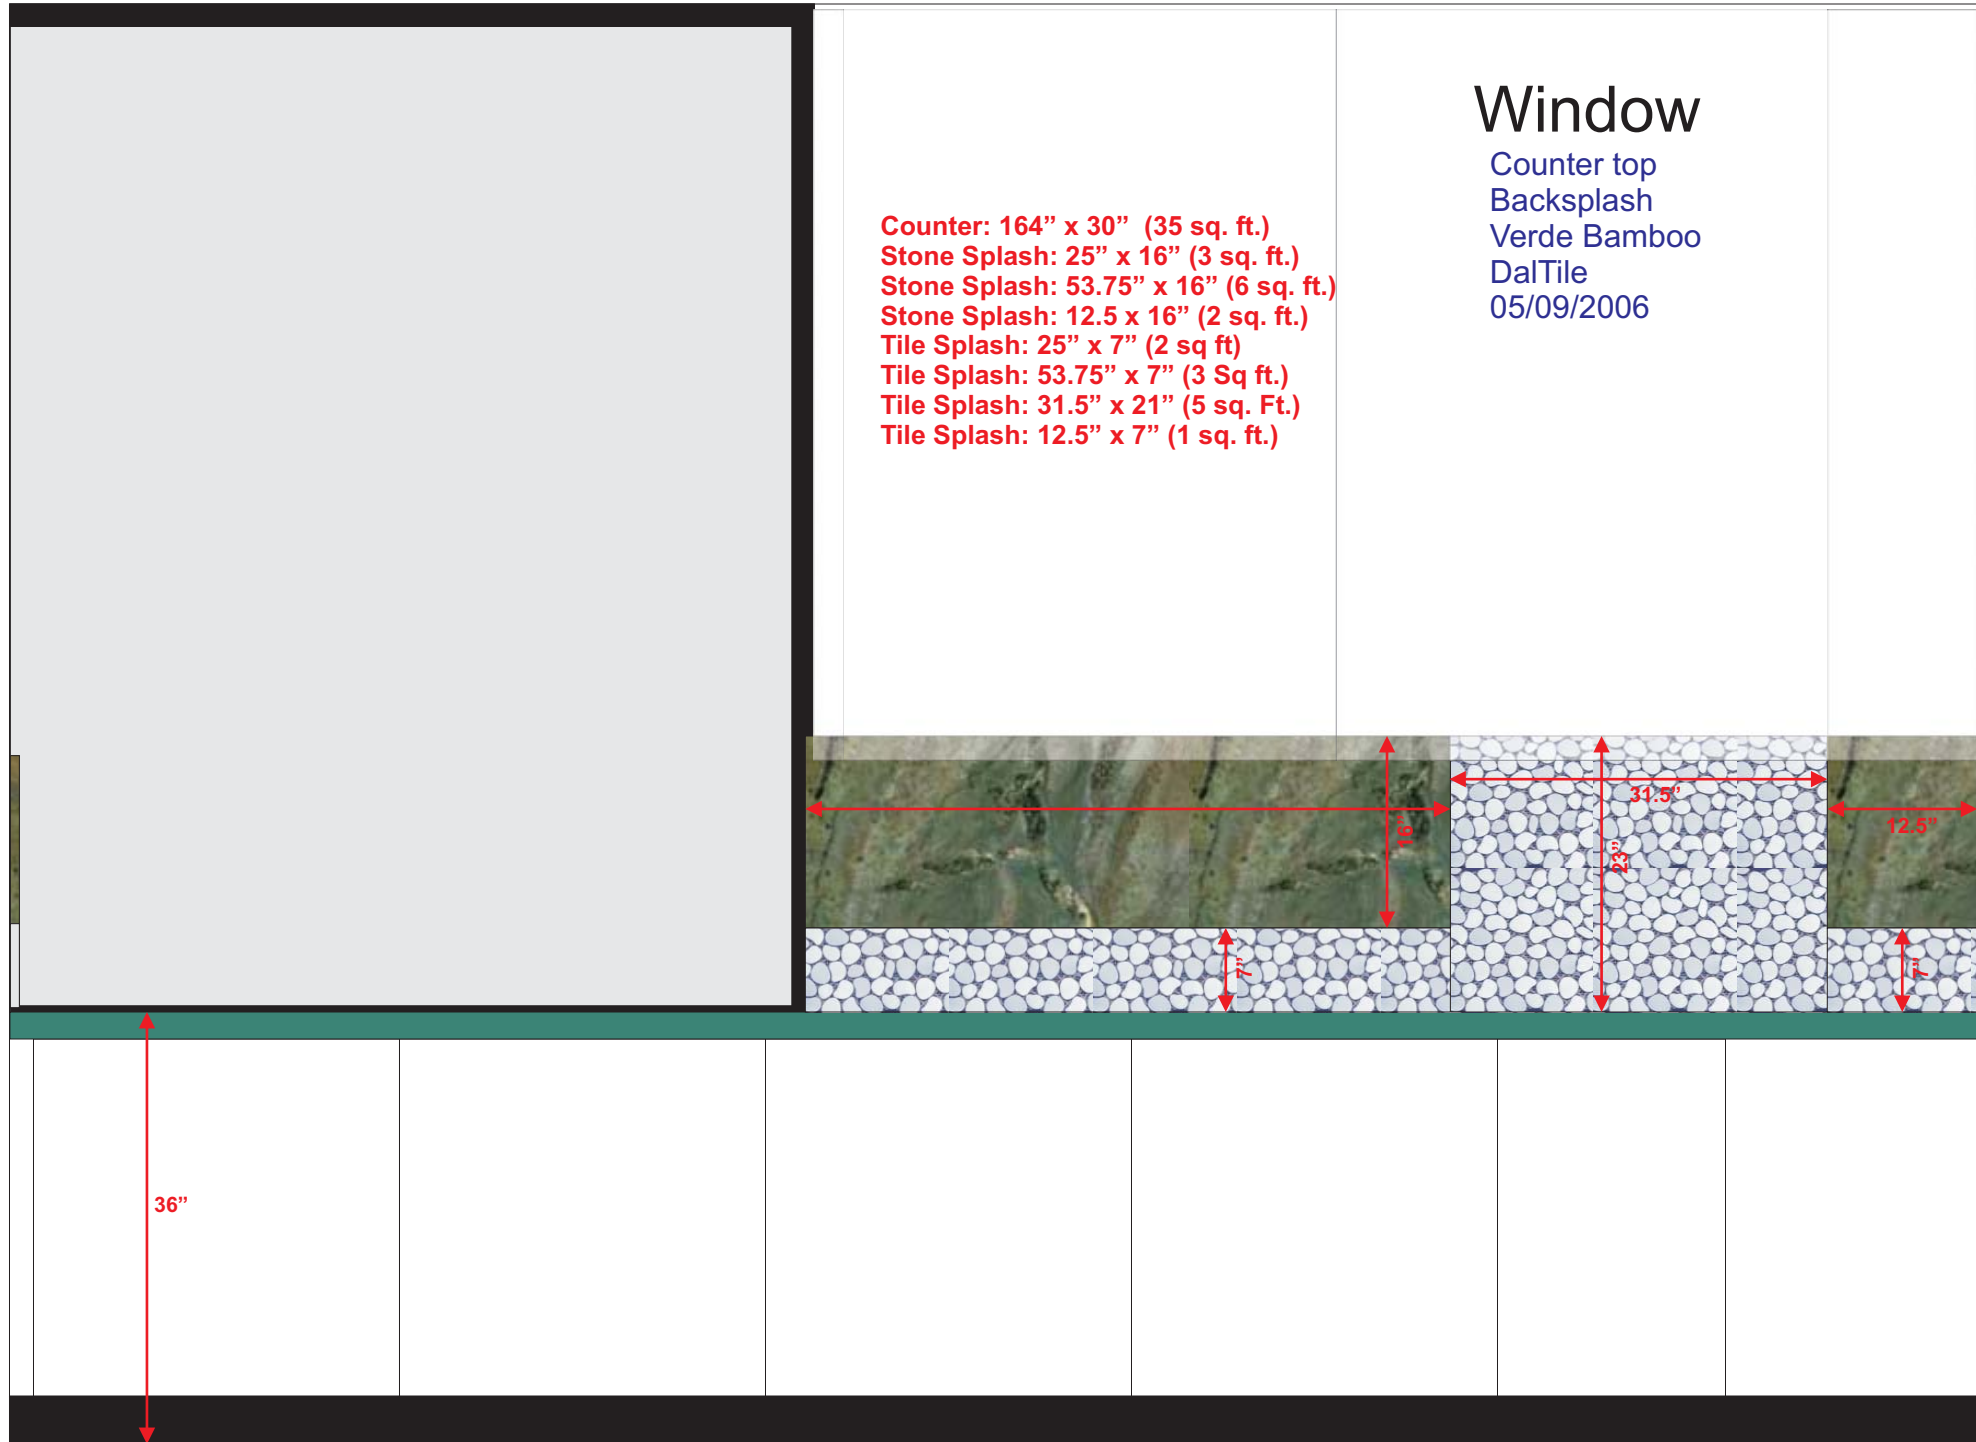

Window

Counter top
Backsplash
Verde Bamboo
DalTile
05/09/2006

Counter: 164" x 30" (35 sq. ft.)
Stone Splash: 25" x 16" (3 sq. ft.)
Stone Splash: 53.75" x 16" (6 sq. ft.)
Stone Splash: 12.5 x 16" (2 sq. ft.)
Tile Splash: 25" x 7" (2 sq ft)
Tile Splash: 53.75" x 7" (3 Sq ft.)
Tile Splash: 31.5" x 21" (5 sq. Ft.)
Tile Splash: 12.5" x 7" (1 sq. ft.)

Range

Counter top
Backsplash
Verde Bamboo
DalTile
05/09/2006

Counter: 54.5" x 30" (12 sq. ft.)
Counter: 43. X 30" (9 sq. ft.)
Stone Splash: 54.5" x 16" (7 sq. ft.)
Stone Splash: 48" x 14" (5 sq. ft.)
Stone Splash: 42" x 16" (5 sq. ft.)
Tile Splash: 54.5" x 7" (3 sq. ft.)
Tile Splash: 48" x 7" (3 sq. Ft.)
Tile Splash: 42" x 7" (3 sq. ft.)
Tile Splash: 48" x 15" (5 sq. ft.)

Counter: 44.875" x 30" (10 sq. ft.)
Counter: 44.875" x 30" (10 sq. ft.)
Stone Splash: 44.875" x 16" (5 sq. ft.)
Stone Splash: 44.875" x 16" (5 sq. ft.)
Tile Splash: 44.875" x 7" (3 sq. ft.)
Tile Splash: 44.875" x 7" (3 sq. Ft.)

Mudd

Counter top
Backsplash
Verde Bamboo
DaTile
05/09/2006

Refrig

Counter top
Backsplash
Verde Bamboo
DalTile
05/09/2006

Counter: 34" x 30" (4 sq. ft.)
Stone Slash: 34" x 16" (4 sq. ft.)
Stone Slash: 34" x 7" (2 sq. Ft.)