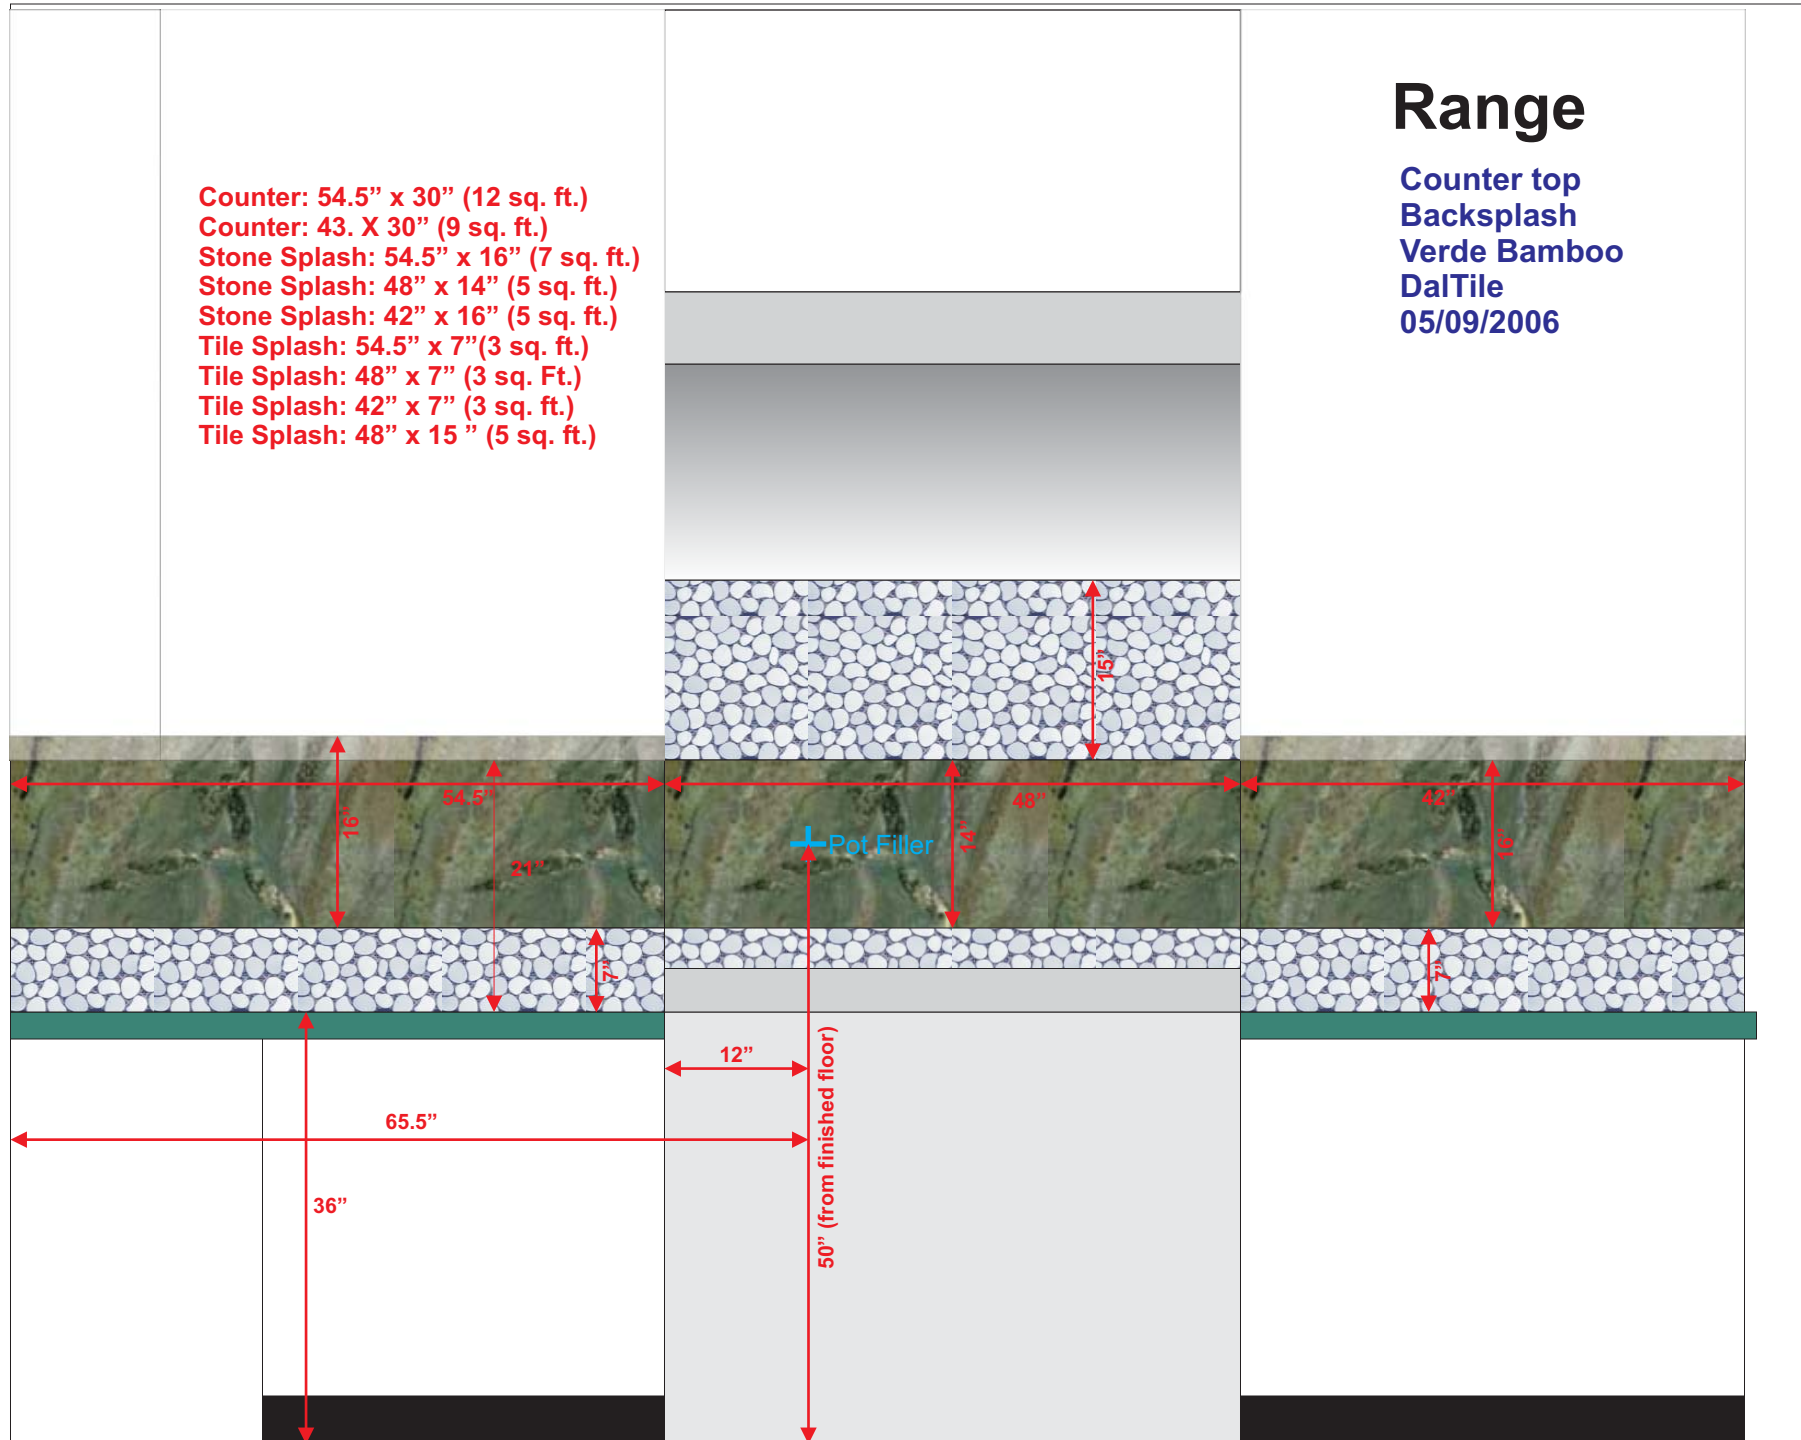

Window

Counter top
Backsplash
Verde Bamboo
DalTile
05/09/2006

Counter: 164" x 30" (35 sq. ft.)
Stone Splash: 25" x 16" (3 sq. ft.)
Stone Splash: 53.75" x 16" (6 sq. ft.)
Stone Splash: 12.5 x 16" (2 sq. ft.)
Tile Splash: 25" x 7" (2 sq ft)
Tile Splash: 53.75" x 7" (3 Sq ft.)
Tile Splash: 31.5" x 21" (5 sq. Ft.)
Tile Splash: 12.5" x 7" (1 sq. ft.)

Range

Counter top
Backsplash
Verde Bamboo
DalTile
05/09/2006

Counter: 54.5" x 30" (12 sq. ft.)
Counter: 43. X 30" (9 sq. ft.)
Stone Splash: 54.5" x 16" (7 sq. ft.)
Stone Splash: 48" x 14" (5 sq. ft.)
Stone Splash: 42" x 16" (5 sq. ft.)
Tile Splash: 54.5" x 7" (3 sq. ft.)
Tile Splash: 48" x 7" (3 sq. Ft.)
Tile Splash: 42" x 7" (3 sq. ft.)
Tile Splash: 48" x 15" (5 sq. ft.)

Counter: 44.875" x 30" (10 sq. ft.)
Counter: 44.875" x 30" (10 sq. ft.)
Stone Splash: 44.875" x 16" (5 sq. ft.)
Stone Splash: 44.875" x 16" (5 sq. ft.)
Tile Splash: 44.875" x 7" (3 sq. ft.)
Tile Splash: 44.875" x 7" (3 sq. Ft.)

Mudd

Counter top
Backsplash
Verde Bamboo
DaTile
05/09/2006

Refrig

Counter top
Backsplash
Verde Bamboo
DalTile
05/09/2006

Counter: 34" x 30" (4 sq. ft.)
Stone Slash: 34" x 16" (4 sq. ft.)
Stone Slash: 34" x 7" (2 sq. Ft.)