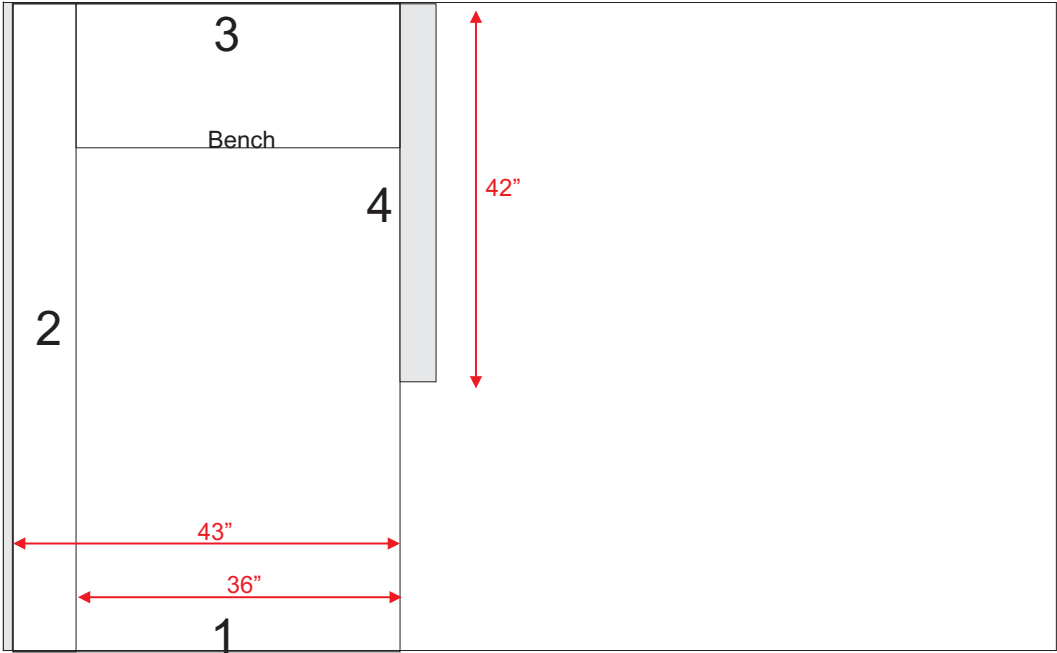

Guest Bath 2

Walls: 157 sq ft
Floor: 22 sq ft

Guest Bath 2